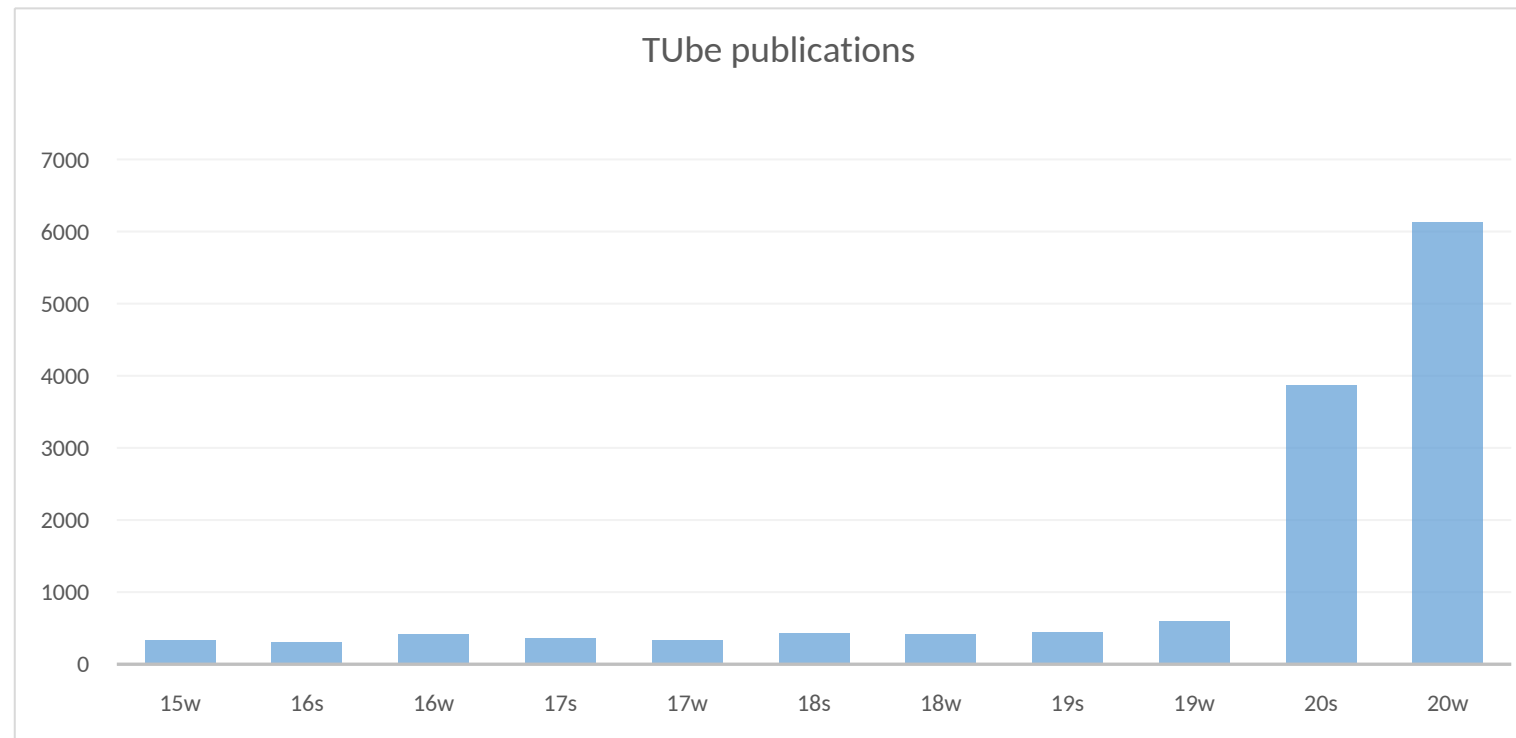

TUbe pubs through the years

YoY-growth

2018w-2019w: +30%

YoY-growth

2019w-2020w: +1000%

Power to the People

Key Components

- **bridge TUbe & TeachCenter**
 - user sync
 - TUBE Drop
 - **TUbe Recorder**